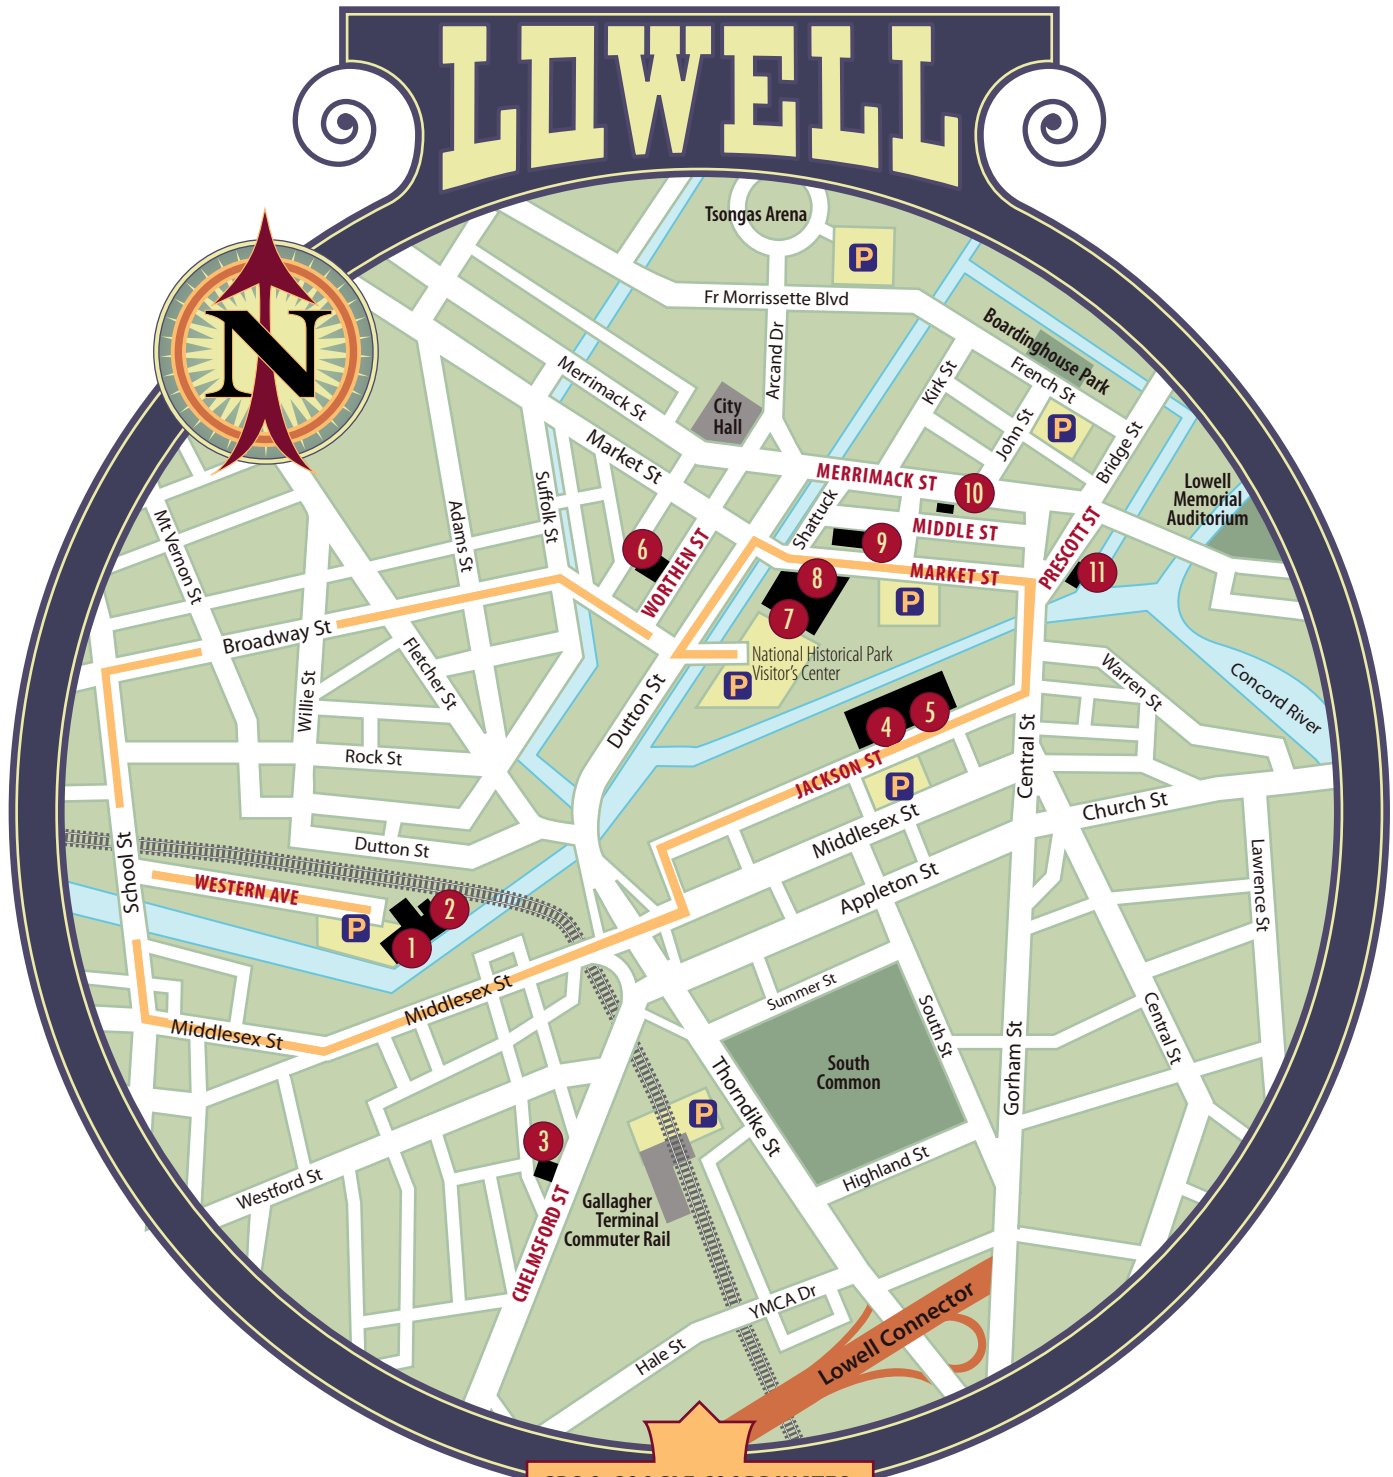

II^{III} ANNUAL LOWELL OPEN STUDIOS

GPS & GOOGLE COORDINATES

1	STUDIOS	1 2	WAS/Space	42.64014	-71.31943
3	PARKING	3	119	42.63617	-71.31725
4 5	SHUTTLE BUS	4 5	APPLETON	42.64151	-71.31228
6	CANALS & RIVERS	6	WHISTLER	42.64452	-71.31496
7 8		7 8	BRUSH/MARKET	42.64463	-71.31264
9		9	AYER LOFTS	42.64520	-71.31176
10		10	UnchARTed	42.64560	-71.30986
11		11	PRESCOTT	42.64446	-71.30812